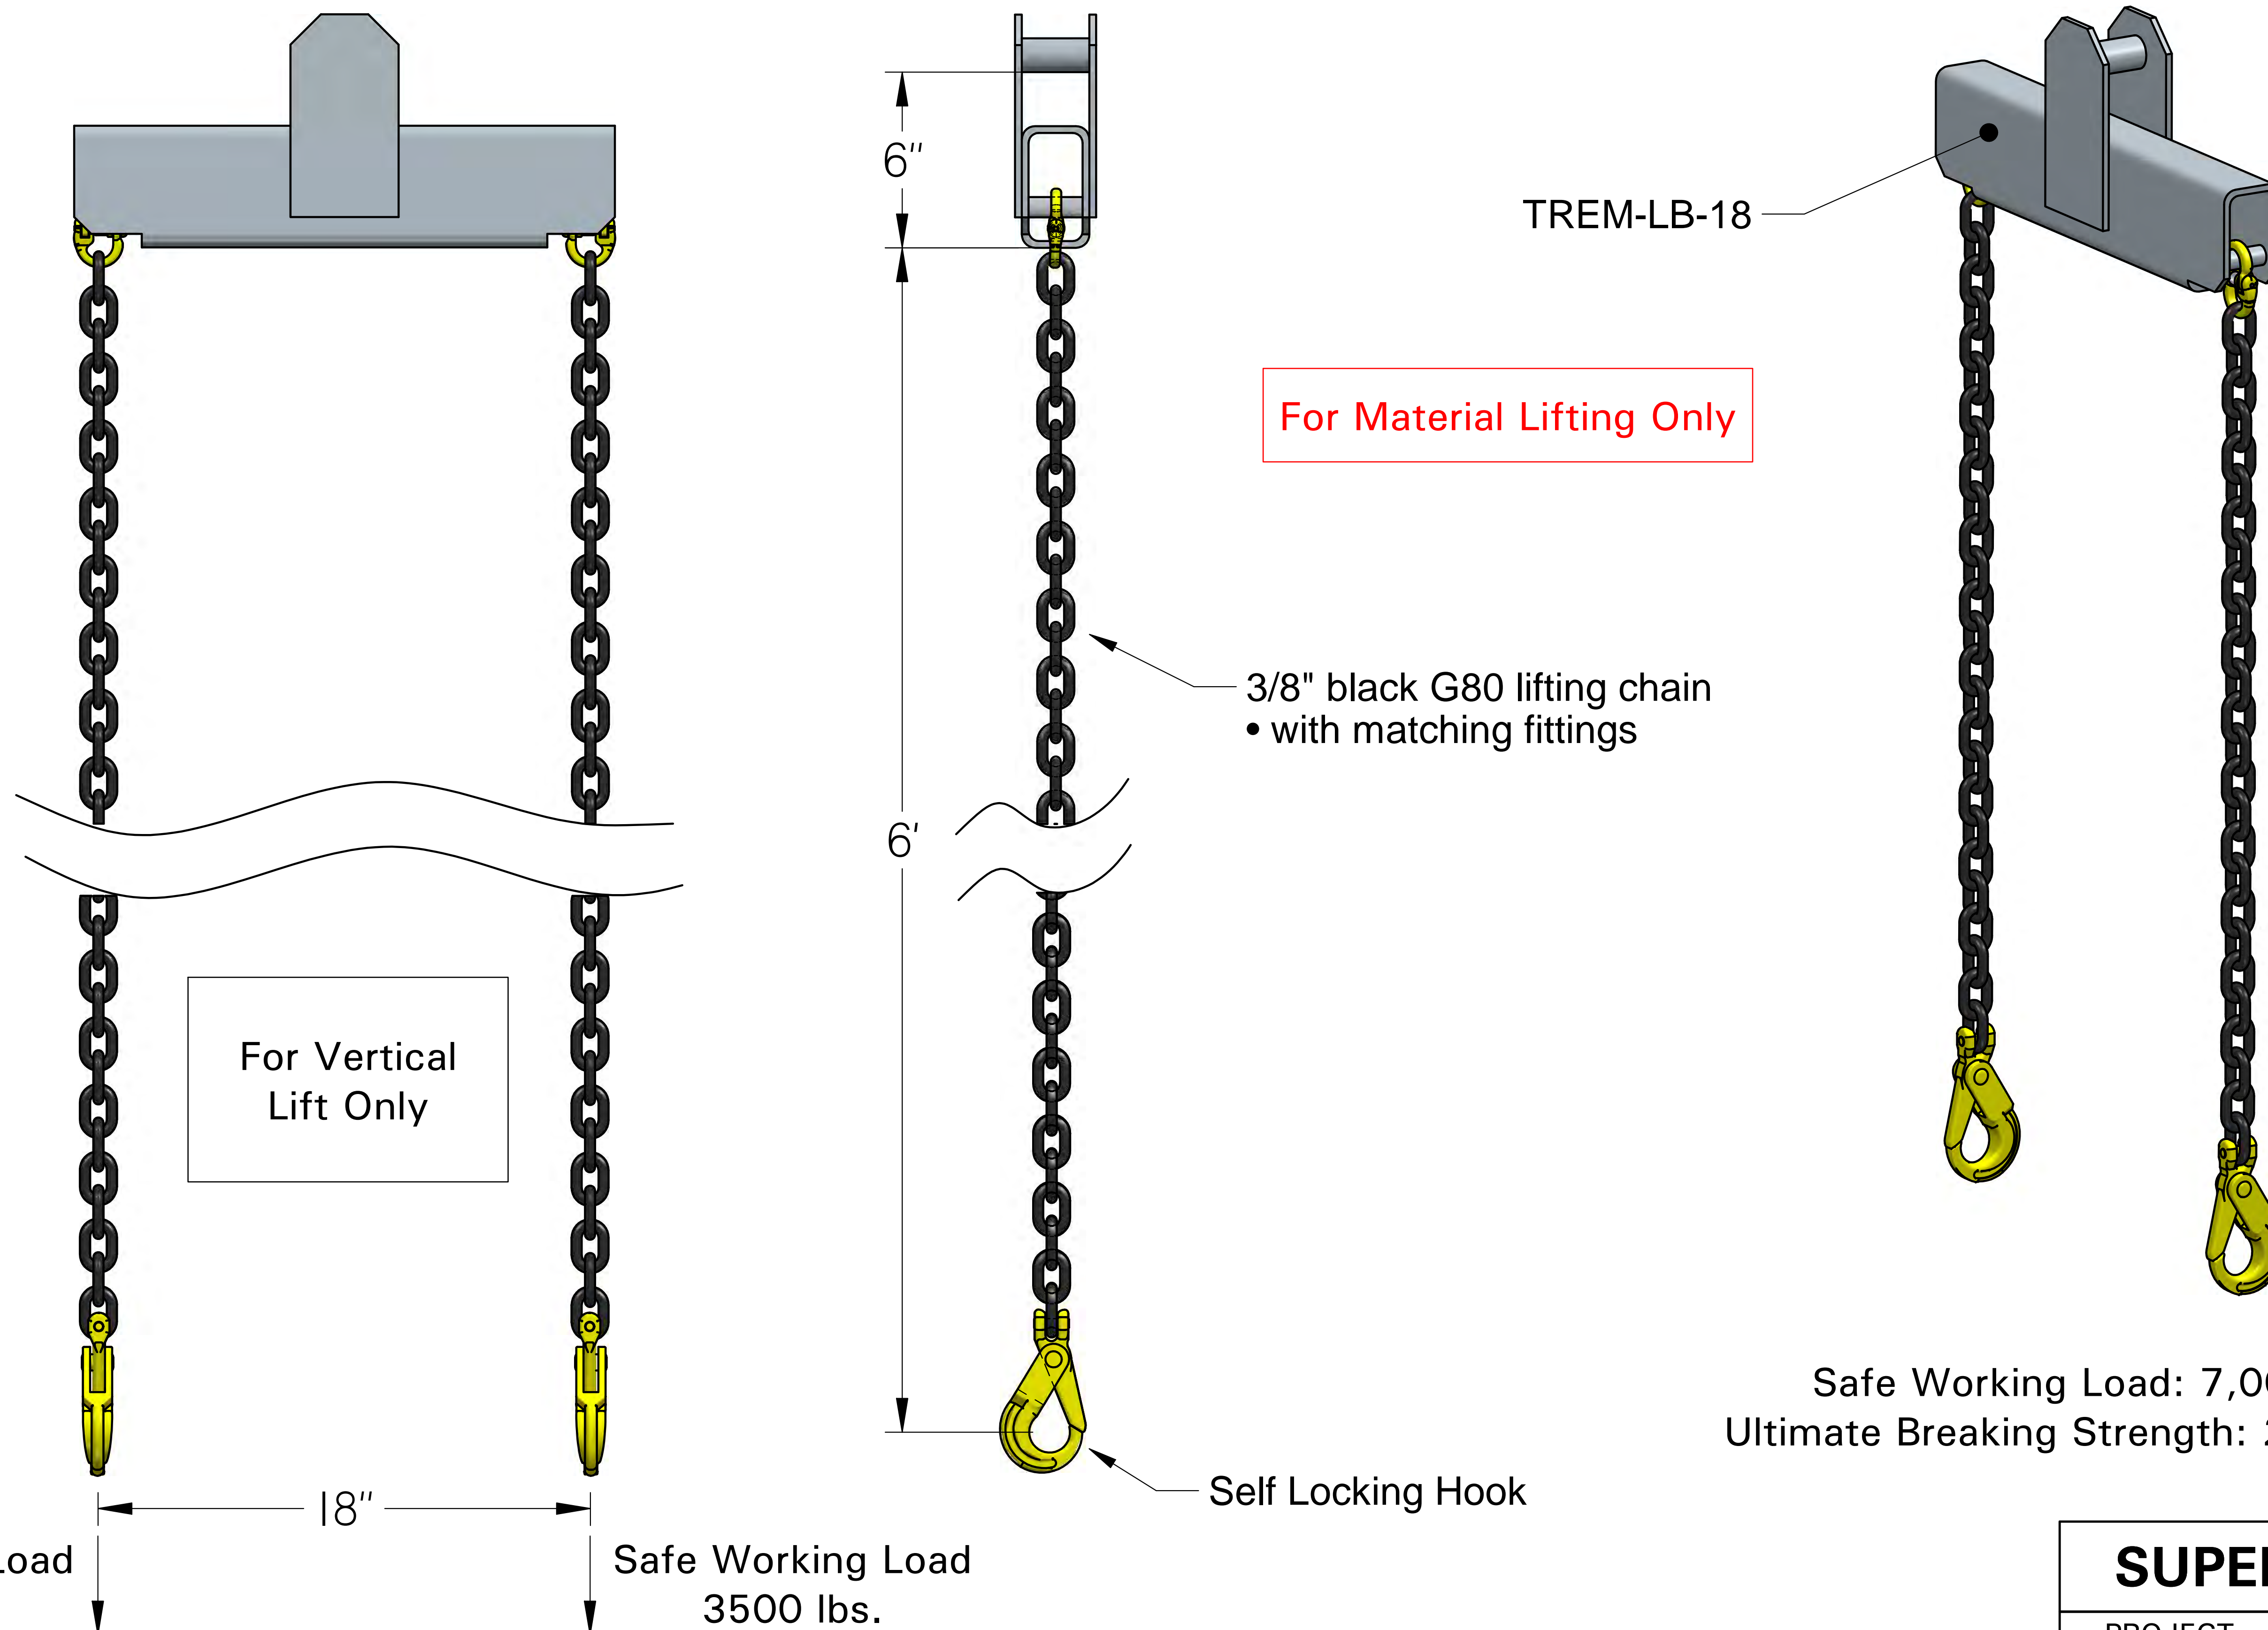

Extreme Duty Tremie Lifting Bar

SUPERCHUTE.COM

PROJECT	Extreme Duty Lifting Bar
DRAWN BY	Chris Tchozoyema, B.Eng
REV D	January 16, 2014