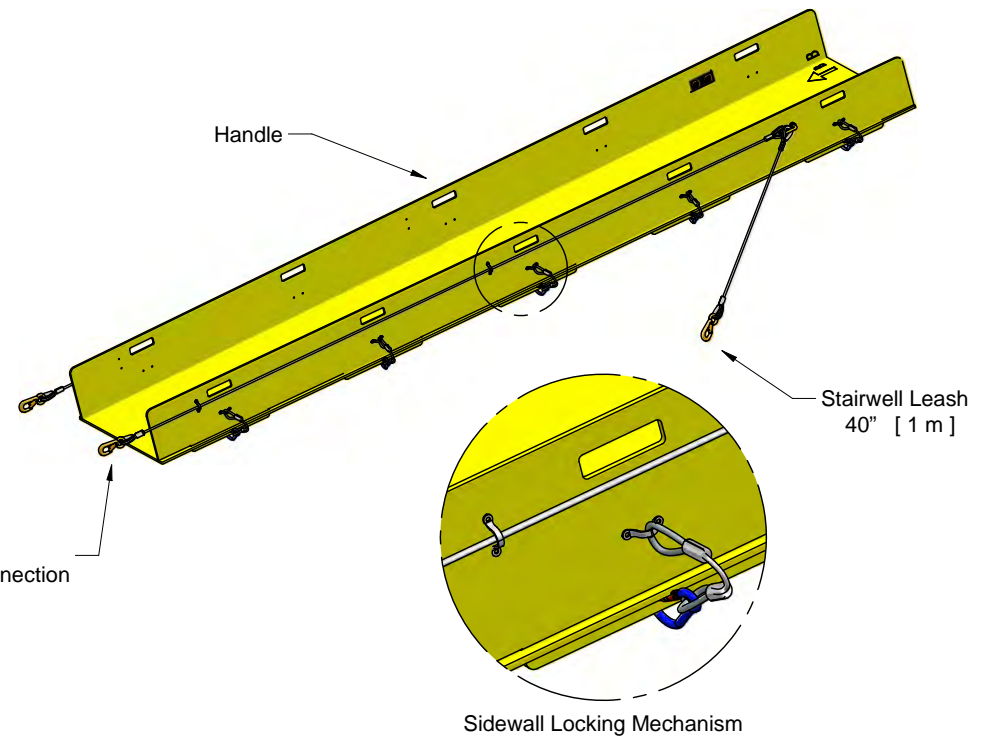

Tapered Modular Snow Slide

- 11.5 ft working length
- High Molecular Weight Polyethylene (HMWPE)
- 0.35" (9 mm) thick wall
- Color: Safety Yellow
- Robotically cut from a single plastic panel
- Weight: 95 lb per assembled slide

SUPERCHUTE.COM

CUSTOMER	
PROJECT	Snow Slide - 3 piece
DRAWN BY	Lorin Spevack, B.Eng
REV B	Jan 18, 2010

This document contains confidential, privileged or proprietary information and is to be viewed by the Superchute designated recipient only. Unintended recipients are prohibited from making any use of this document. Superchute Factory Phone: 1-800-363-2488.