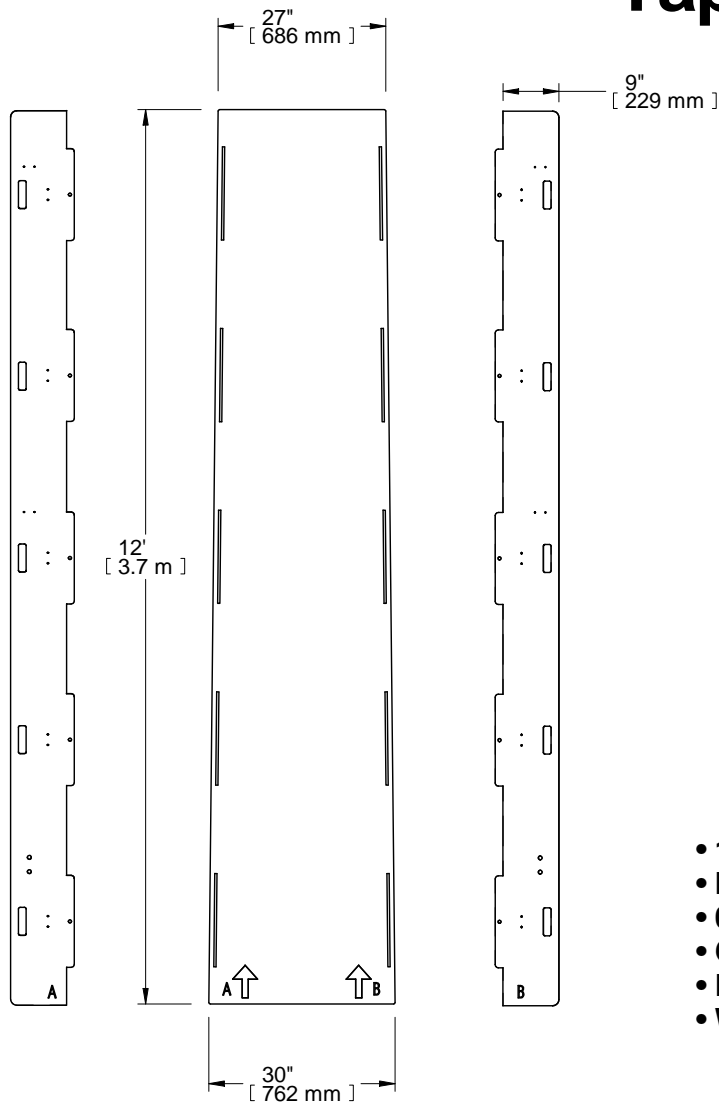

Tapered Modular Snow Slide

- 11.5 ft working length
- High Molecular Weight Polyethylene (HMWPE)
- 0.35" (9 mm) thick wall
- Color: Safety Yellow
- Robotically cut from a single plastic panel
- Weight: 95 lb per assembled slide

SUPERCHUTE.COM

CUSTOMER	
PROJECT	Snow Slide - 3 piece
DRAWN BY	Lorin Spevack, B.Eng
REV B	Jan 18, 2010

This document contains confidential, privileged or proprietary information and is to be viewed by the Superchute designated recipient only. Unintended recipients are prohibited from making any use of this document. Superchute Factory Phone: 1-800-363-2488.